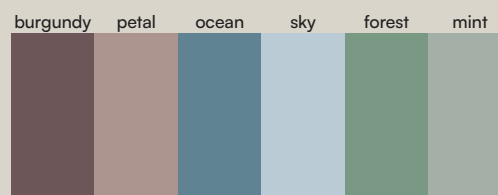

Quiz

Standard

Ral / NCS

Naturally Made

Season

Sizes (cm)

Texture

Profiles

Technical information