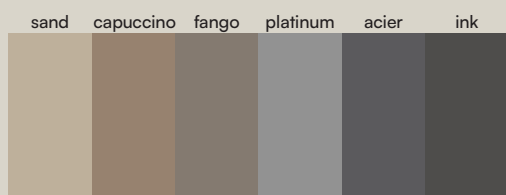

Ral / NCS

Naturally Made