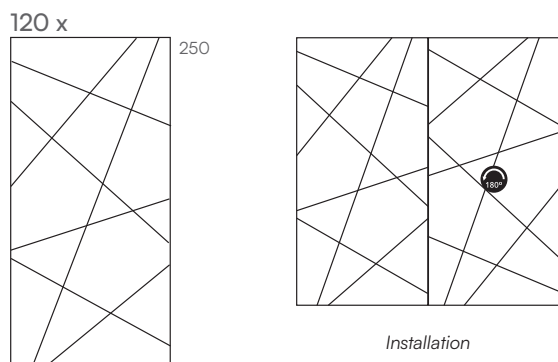

Quiz

Standard

Ral / NCS

Naturally Made

Season

Sizes (cm)

Texture

Profiles

Technical information