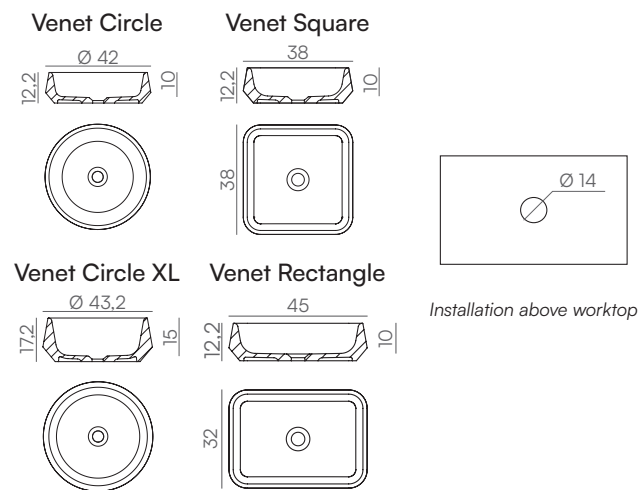

Venet basin

Venet

Standard

blanco mate

Sizes (cm)

Drain

	Click-clac drain	Inox	
	Free outlet drain	Inox	
	Pop Down drain	Inox	
	Flat drain	Inox	

Technical information

Venet

Standard

blanco mate

Misure • Abmessungen (cm)

Valvola • Ablaufsystem

	Valvola clic-clac Klick Klack-Ventil	Inox	
	Valvola scarico libero Freies Auslassventil	Inox	
	Valvola Pop Down Pop-Down-Ventil	Inox	
	Valvola piatta Flaches Ventil	Inox	