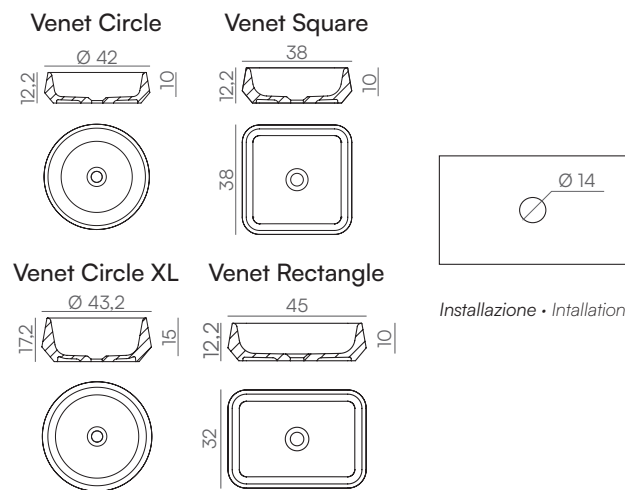

Venet basin

Venet

Standard

blanco mate

Sizes (cm)

Drain

	Click-clac drain	Inox	
	Free outlet drain	Inox	
	Pop Down drain	Inox	
	Flat drain	Inox	

Technical information

Venet

Standard

blanco mate

Misure • Abmessungen (cm)

Valvola • Ablaufsystem

	Valvola clic-clac Klick Klack-Ventil	Inox	
	Valvola scarico libero Freies Auslassventil	Inox	
	Valvola Pop Down Pop-Down-Ventil	Inox	
	Valvola piatta Flaches Ventil	Inox	