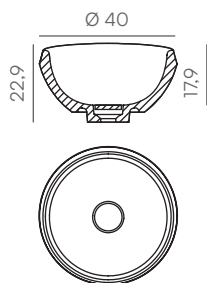

Sizes

Installation above worktop

Drain

Dolotek clic-clac drain

Inox - Blanco mate

Technical information

ISO 22196:2007
Antibacterial certificate

Resistant to thermal shock

Cleanability

UV ray-resistant

Precision

Resistance to chemicals

Durability

Material without silica

Silky touch