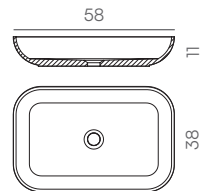

Lavabos On-top Rectangle XL Beton NCS S 3040-Y60R - Vasques On-top Rectangle XL Beton NCS S 3040-Y60R

On-top

Standard

Ral / NCS

Naturally Made

Season

Dimensiones • Dimensions (cm)

On-Top Circle

On-Top Square

On-Top Oval

On-Top Rectangle

On-Top Circle XL

On-Top Square XL

On-Top Oval XL

On-Top Rectangle XL

acquabella