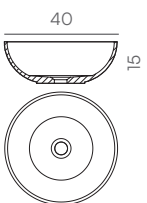

Lavabos On-top Rectangle XL Beton NCS S 3040-Y60R - Vasques On-top Rectangle XL Beton NCS S 3040-Y60R

On-top

Standard

Ral / NCS

Naturally Made

Season

Dimensiones • Dimensions (cm)

On-Top Circle

On-Top Square

On-Top Oval

On-Top Rectangle

On-Top Circle XL

On-Top Square XL

On-Top Oval XL

On-Top Rectangle XL

acquabella