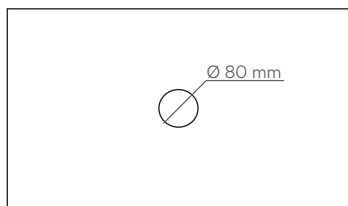

acquabella

Instalación sobre encimera • Installation sur plan de toilette

Textura • Texture

Slate

Beton

Válvula • Bonde click-clack

Válvula clic-clac Akron
Bonde click-clack Akron

Inox
Negro / Noir

Válvula de salida libre Akron
Bonde à écoulement libre Akron

Inox
Negro / Noir

* Válvula de desagüe en color inox o negro y tapón de Akron en cualquier color.
* Bonde en couleur acier ou noir et bouchon Akron dans n'importe quelle couleur.

Especificaciones técnicas • Spécificités techniques

ISO 22196:2011
Certificado antibacteriano
Certificat antibactérien

Resistente al choque térmico
Résistant au choc thermique

Resistente a impactos
Résistant aux impacts

Resistente a la hidrólisis.
0% poliéster ortoftálico.
Résistant à l'hydrolyse.
0% polyester orthoftálico.

Material sin sílice
Matériel sans silice

UNE-EN 14516:2017
Clase 1
Classe 1

Opcional • Optionnel

Incluido • Inclus

1LAVONTOP-05