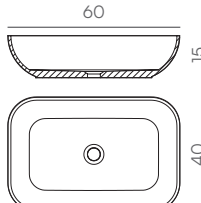

Lavabos On-top Rectangle XL Beton NCS S 3040-Y60R - Vasques On-top Rectangle XL Beton NCS S 3040-Y60R

On-top

Standard

Ral / NCS

Naturally Made

Season

Dimensiones • Dimensions (cm)

On-Top Circle

On-Top Square

On-Top Oval

On-Top Rectangle

On-Top Circle XL

On-Top Square XL

On-Top Oval XL

On-Top Rectangle XL

acquabella