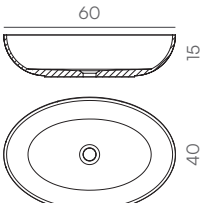

Lavabos On-top Rectangle XL Beton NCS S 3040-Y60R - Vasques On-top Rectangle XL Beton NCS S 3040-Y60R

On-top

Standard

Ral / NCS

Naturally Made

Season

Dimensiones • Dimensions (cm)

On-Top Circle

On-Top Square

On-Top Oval

On-Top Rectangle

On-Top Circle XL

On-Top Square XL

On-Top Oval XL

On-Top Rectangle XL

acquabella