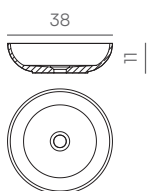

Lavabos On-top Rectangle XL Beton NCS S 3040-Y60R - Vasques On-top Rectangle XL Beton NCS S 3040-Y60R

On-top

Standard

Ral / NCS

Naturally Made

Season

Dimensiones • Dimensions (cm)

On-Top Circle

On-Top Square

On-Top Oval

On-Top Rectangle

On-Top Circle XL

On-Top Square XL

On-Top Oval XL

On-Top Rectangle XL

acquabella