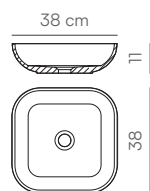

Lavabos On-top Rectangle XL Beton NCS S 3040-Y60R - Vasques On-top Rectangle XL Beton NCS S 3040-Y60R

On-top

Standard

Ral / NCS

Naturally Made

Season

Dimensiones • Dimensions (cm)

On-Top Circle

On-Top Square

On-Top Oval

On-Top Rectangle

On-Top Circle XL

On-Top Square XL

On-Top Oval XL

On-Top Rectangle XL

acquabella