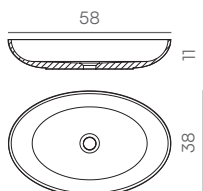

Lavabos On-top Rectangle XL Beton NCS S 3040-Y60R - Vasques On-top Rectangle XL Beton NCS S 3040-Y60R

On-top

Standard

Ral / NCS

Naturally Made

Season

Dimensiones • Dimensions (cm)

On-Top Circle

On-Top Square

On-Top Oval

On-Top Rectangle

On-Top Circle XL

On-Top Square XL

On-Top Oval XL

On-Top Rectangle XL

acquabella