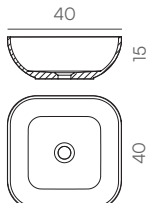

Lavabos On-top Rectangle XL Beton NCS S 3040-Y60R - Vasques On-top Rectangle XL Beton NCS S 3040-Y60R

On-top

Standard

Ral / NCS

Naturally Made

Season

Dimensiones • Dimensions (cm)

On-Top Circle

On-Top Square

On-Top Oval

On-Top Rectangle

On-Top Circle XL

On-Top Square XL

On-Top Oval XL

On-Top Rectangle XL

acquabella