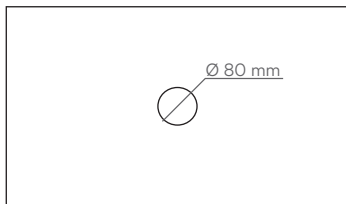

acquabella

Installazione • Intallation

Finiture • Oberfläche

Slate

Beton

Valvola • Ablaufsystem

Valvola clic-clac Akron
Akron Klick Klack-Ventil

Inox
Nero /
Schwarz

Valvola uscita libera Akron
Nicht verschliesbares Ventil Akron

Inox
Nero /
Schwarz

* Scarico in acciaio inossidabile o nero e spina Akron in qualsiasi colore.
* Ablassventil in Edelstahl oder Schwarz und Akron-Stecker in jeder Farbe.

Specifiche tecniche • Technische spezifikationen

ISO 22196:2011
Certificato antibatterico
Zertifikat zur antibakteriellen
Wirksamkeit

Resistente allo shock termico
Resistent gegen Temperaturschock

Resistente agli urti
Schlagfest

Resistente a la hidrólisis.
0% poliester ortoftálico.
Resistent gegen hydrolyse.
0% ortoftal-polyester.

Materiale senza silice
Produkt ohne Silizium

UNE-EN 14516:2017
Classe 1
Klasse 1

Opzionale • Optional

Incluso • Inklusive

1LAVONTOP-05