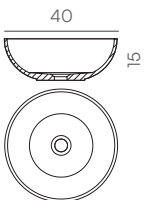

Lavabos On-top Rectangle XL Beton NCS S 3040-Y60R - Vasques On-top Rectangle XL Beton NCS S 3040-Y60R

On-top

Standard

Ral / NCS

Naturally Made

Season

Dimensiones • Dimensions (cm)

On-Top Circle

On-Top Square

On-Top Oval

On-Top Rectangle

On-Top Circle XL

On-Top Square XL

On-Top Oval XL

On-Top Rectangle XL

acquabella