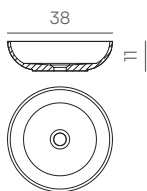

Naturally Made

Season

Sizes (cm)

On-Top Circle

On-Top Square

On-Top Oval

On-Top Rectangle

On-Top Circle XL