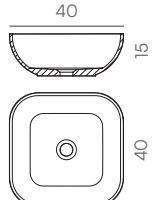

Lavabos On-top Rectangle XL Beton NCS S 3040-Y60R - Vasques On-top Rectangle XL Beton NCS S 3040-Y60R

On-top

Standard

Ral / NCS

Naturally Made

Season

Dimensiones • Dimensions (cm)

On-Top Circle

On-Top Square

On-Top Oval

On-Top Rectangle

On-Top Circle XL

On-Top Square XL

On-Top Oval XL

On-Top Rectangle XL

acquabella