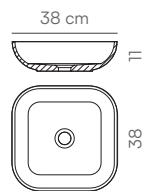

Naturally Made

Season

Sizes (cm)

On-Top Circle

On-Top Square

On-Top Oval

On-Top Rectangle

On-Top Circle XL