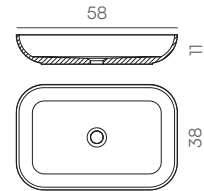

Lavabos On-top Rectangle XL Beton NCS S 3040-Y60R - Vasques On-top Rectangle XL Beton NCS S 3040-Y60R

On-top

Standard

Ral / NCS

Naturally Made

Season

Dimensiones • Dimensions (cm)

On-Top Circle

On-Top Square

On-Top Oval

On-Top Rectangle

On-Top Circle XL

On-Top Square XL

On-Top Oval XL

On-Top Rectangle XL

acquabella

Naturally Made

Season

Sizes (cm)

On-Top Circle

On-Top Square

On-Top Oval

On-Top Rectangle

On-Top Circle XL