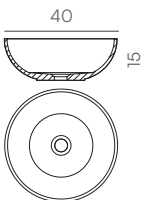

On-top

Standard

Ral / NCS

Naturally Made

Season

Misure • Abmessungen (cm)

On-Top Circle

On-Top Square

On-Top Oval

On-Top Rectangle

On-Top Circle XL

On-Top Square XL

On-Top Oval XL

On-Top Rectangle XL

acquabella

Installazione • Intallation