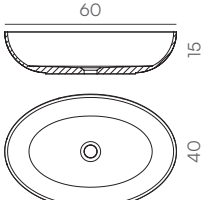

On-top

Standard

Ral / NCS

Naturally Made

Season

Misure • Abmessungen (cm)

On-Top Circle

On-Top Square

On-Top Oval

On-Top Rectangle

On-Top Circle XL

On-Top Square XL

On-Top Oval XL

On-Top Rectangle XL

acquabella

Installazione • Intallation