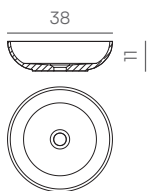

Lavabos On-top Rectangle XL Beton NCS S 3040-Y60R - Vasques On-top Rectangle XL Beton NCS S 3040-Y60R

On-top

Standard

Ral / NCS

Naturally Made

Season

Dimensiones • Dimensions (cm)

On-Top Circle

On-Top Square

On-Top Oval

On-Top Rectangle

On-Top Circle XL

On-Top Square XL

On-Top Oval XL

On-Top Rectangle XL

acquabella