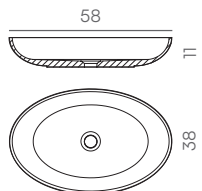

Lavabos On-top Rectangle XL Beton NCS S 3040-Y60R - Vasques On-top Rectangle XL Beton NCS S 3040-Y60R

On-top

Standard

Ral / NCS

Naturally Made

Season

Dimensiones • Dimensions (cm)

On-Top Circle

On-Top Square

On-Top Oval

On-Top Rectangle

On-Top Circle XL

On-Top Square XL

On-Top Oval XL

On-Top Rectangle XL

acquabella

Naturally Made

Season

Sizes (cm)

On-Top Circle

On-Top Square

On-Top Oval

On-Top Rectangle

On-Top Circle XL

On-top

Standard

Ral / NCS

Naturally Made

Season

Misure • Abmessungen (cm)

On-Top Circle

On-Top Square