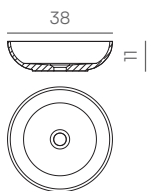

On-top

Standard

Ral / NCS

Naturally Made

Season

Misure • Abmessungen (cm)

On-Top Circle

On-Top Square

On-Top Oval

On-Top Rectangle

On-Top Circle XL

On-Top Square XL

On-Top Oval XL

On-Top Rectangle XL

acquabella

Installazione • Intallation