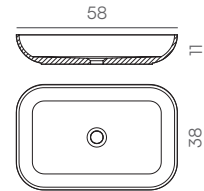

On-top

Standard

Ral / NCS

Naturally Made

Season

Misure • Abmessungen (cm)

On-Top Circle

On-Top Square

On-Top Oval

On-Top Rectangle

On-Top Circle XL

On-Top Square XL

On-Top Oval XL

On-Top Rectangle XL

acquabella

Installazione • Intallation