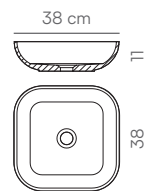

On-top

Standard

Ral / NCS

Naturally Made

Season

Misure • Abmessungen (cm)

On-Top Circle

On-Top Square

On-Top Oval

On-Top Rectangle

On-Top Circle XL

On-Top Square XL

On-Top Oval XL

On-Top Rectangle XL

acquabella

Installazione • Intallation