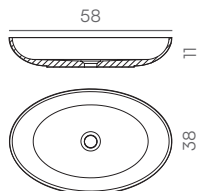

On-top

Standard

Ral / NCS

Naturally Made

Season

Misure • Abmessungen (cm)

On-Top Circle

On-Top Square

On-Top Oval

On-Top Rectangle

On-Top Circle XL

On-Top Square XL

On-Top Oval XL

On-Top Rectangle XL

acquabella

Installazione • Intallation