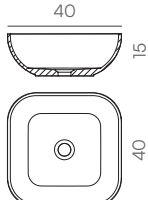

On-Top Square XL