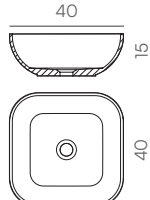

On-top

Standard

Ral / NCS

Naturally Made

Season

Misure • Abmessungen (cm)

On-Top Circle

On-Top Square

On-Top Oval

On-Top Rectangle

On-Top Circle XL

On-Top Square XL

On-Top Oval XL

On-Top Rectangle XL

acquabella

Installazione • Intallation