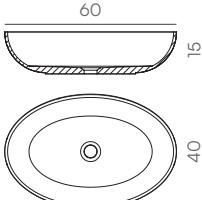

Lavabos On-top Rectangle XL Beton NCS S 3040-Y60R - Vasques On-top Rectangle XL Beton NCS S 3040-Y60R

On-top

Standard

Ral / NCS

Naturally Made

Season

Dimensiones • Dimensions (cm)

On-Top Circle

On-Top Square

On-Top Oval

On-Top Rectangle

On-Top Circle XL

On-Top Square XL

On-Top Oval XL

On-Top Rectangle XL

acquabella

Naturally Made

Season

Sizes (cm)

On-Top Circle

On-Top Square

On-Top Oval

On-Top Rectangle

On-Top Circle XL