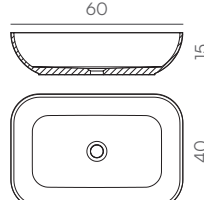

On-top

Standard

Ral / NCS

Naturally Made

Season

Misure • Abmessungen (cm)

On-Top Circle

On-Top Square

On-Top Oval

On-Top Rectangle

On-Top Circle XL

On-Top Square XL

On-Top Oval XL

On-Top Rectangle XL

acquabella

Installazione • Intallation