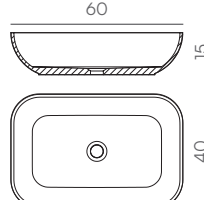

Lavabos On-top Rectangle XL Beton NCS S 3040-Y60R - Vasques On-top Rectangle XL Beton NCS S 3040-Y60R

On-top

Standard

Ral / NCS

Naturally Made

Season

Dimensiones • Dimensions (cm)

On-Top Circle

On-Top Square

On-Top Oval

On-Top Rectangle

On-Top Circle XL

On-Top Square XL

On-Top Oval XL

On-Top Rectangle XL

acquabella