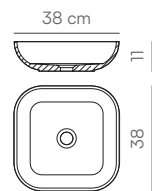

Lavabos On-top Rectangle XL Beton NCS S 3040-Y60R - Vasques On-top Rectangle XL Beton NCS S 3040-Y60R

On-top

Standard

Ral / NCS

Naturally Made

Season

Dimensiones • Dimensions (cm)

On-Top Circle

On-Top Square

On-Top Oval

On-Top Rectangle

On-Top Circle XL

On-Top Square XL

On-Top Oval XL

On-Top Rectangle XL

acquabella