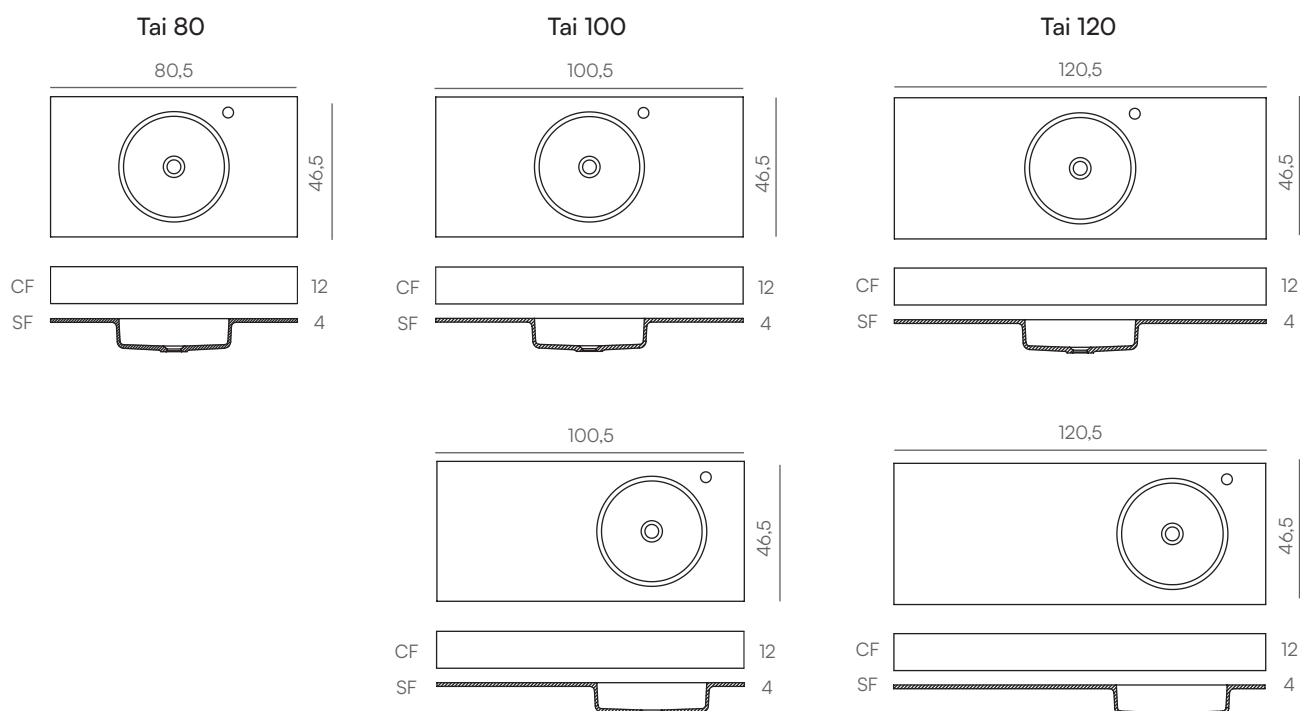

1,2 SF
cm

Tai 80 worktop

Tai

Standard

blanco mate

Sizes (cm)

Drain

	Clic-clac drain	Inox			Pop Down drain	Inox	
	Free outlet drain	Inox			Flat drain	Inox	