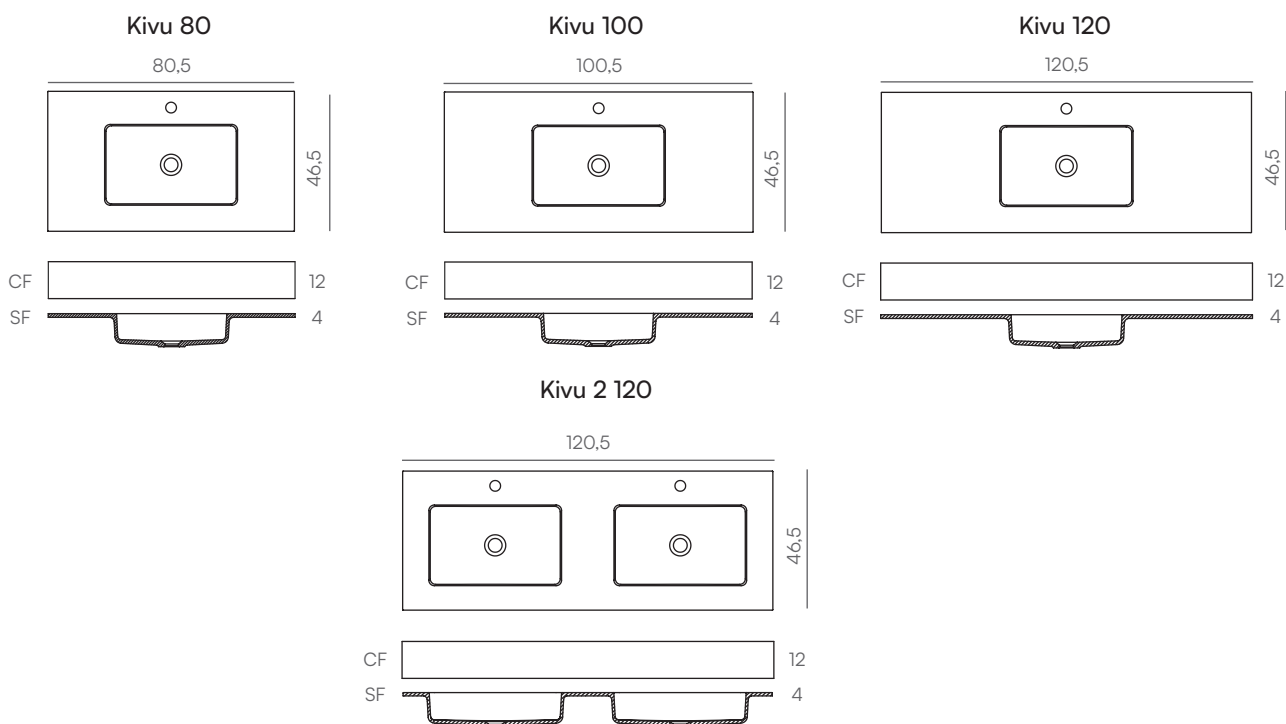

Kivu 120 worktop

Kivu

Standard

blanco mate

Sizes (cm)

Drain

	Clic-clac drain	Inox			Pop Down drain	Inox	
	Free outlet drain	Inox			Flat drain	Inox	

Fixing system