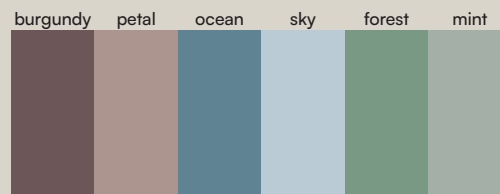

acquabella

One CF Beton worktop sky 180x50 cm

One

Standard

Ral / NCS

Naturally Made

Season

Sizes (cm)