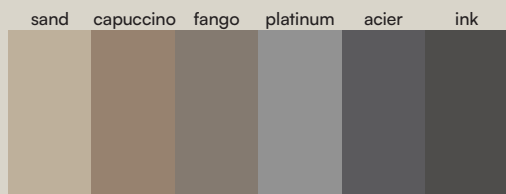

acquabella

One CF Beton worktop sky 180x50 cm

One

Standard

Ral / NCS

Naturally Made

Season

Sizes (cm)