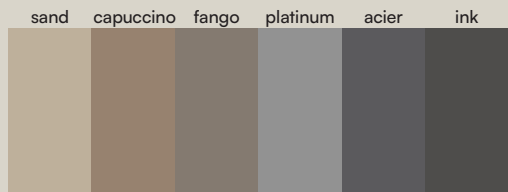

acquabella

Encimera One CF Beton sky 180x50 cm - Plan de toilette One CF Beton sky 180x50 cm

One

Standard

Ral / NCS

Naturally Made

Season

Dimensiones • Dimensions (cm)