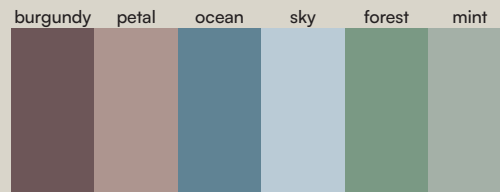

acquabella

Piani lavabo One CF Beton sky 180x50 cm - Waschtische One CF Beton sky 180x50 cm

One

Standard

Ral / NCS

Naturally Made

Season

Misure • Abmessungen (cm)