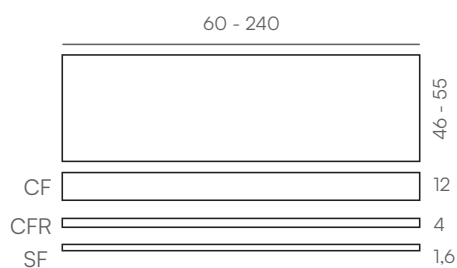

acquabella

One CF Beton worktop sky 180x50 cm

One

Standard

Ral / NCS

Naturally Made

Season

Sizes (cm)

acquabella

Towel rail (cm)

	Front towel rail Show	40 x 4	
	Right towel rail Show	40 x 4	
	Left towel rail Show	40 x 4	

Texture

Upstand (cm)

	Upstand	60-240 x 3 x 1,6	
--	---------	------------------	---

Fixing system