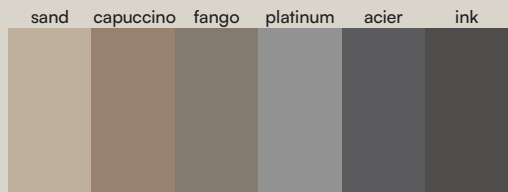

acquabella

Piani lavabo One CF Beton sky 180x50 cm - Waschtische One CF Beton sky 180x50 cm

One

Standard

Ral / NCS

Naturally Made

Season

Misure • Abmessungen (cm)