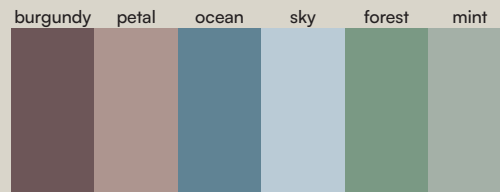

acquabella

Encimera One CF Beton sky 180x50 cm - Plan de toilette One CF Beton sky 180x50 cm

One

Standard

Ral / NCS

Naturally Made

Season

Dimensiones • Dimensions (cm)