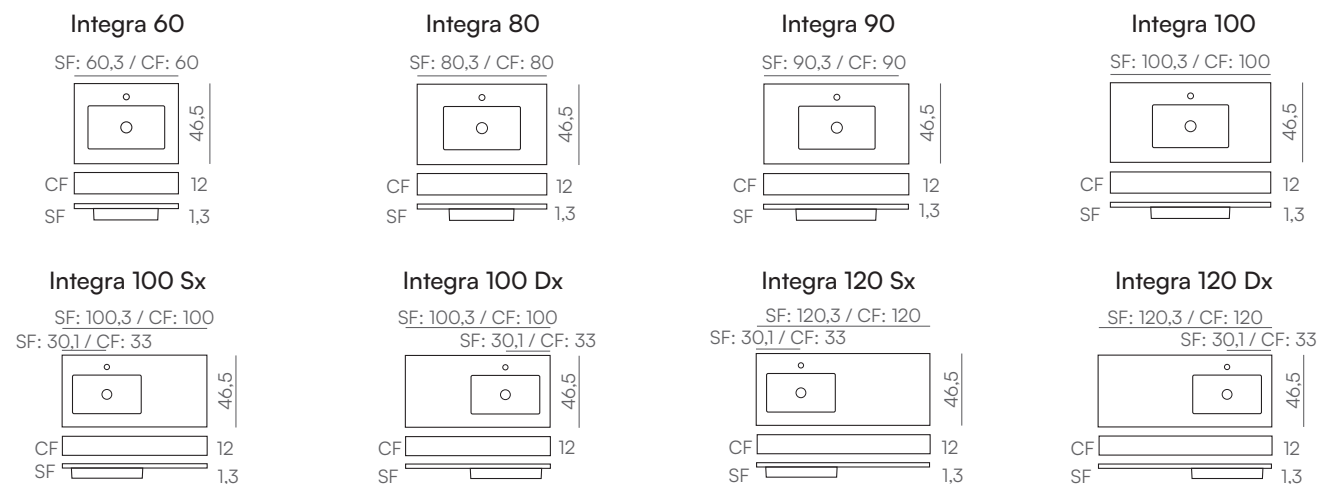

Upstand (cm)

Towel rail (cm)

Fixing system

Technical information

NOTE: For Integra SF tap hole included, centred with respect to the basin. For Integra CF tap hole included, centred with respect to the basin. Possibility, on request, of not including it.

Included

Opcional

1ENCINTC-01

Piani lavabo Integra CF 120 Slate NCS S 2030-Y60R -
Waschfische Integra CF 120 Slate NCS S 2030-Y60R

Integra

Standard

Ral / NCS

Naturally Made

Season

Misure • Abmessungen (cm)

acquabella

Misure · Abmessungen (cm)

Lavabi · Waschbecken (cm)

Finiture · Oberfläche

Valvola · Ablaufsystem

<p>Valvola clic-clac Akron Akron Klick Klack-Ventil</p>	<p>Inox Nero / Schwarz</p>	<p>Valvola uscita libera Akron Nicht verschließbares Ventil Akron</p>	<p>Inox Nero / Schwarz</p>
--	------------------------------------	--	------------------------------------