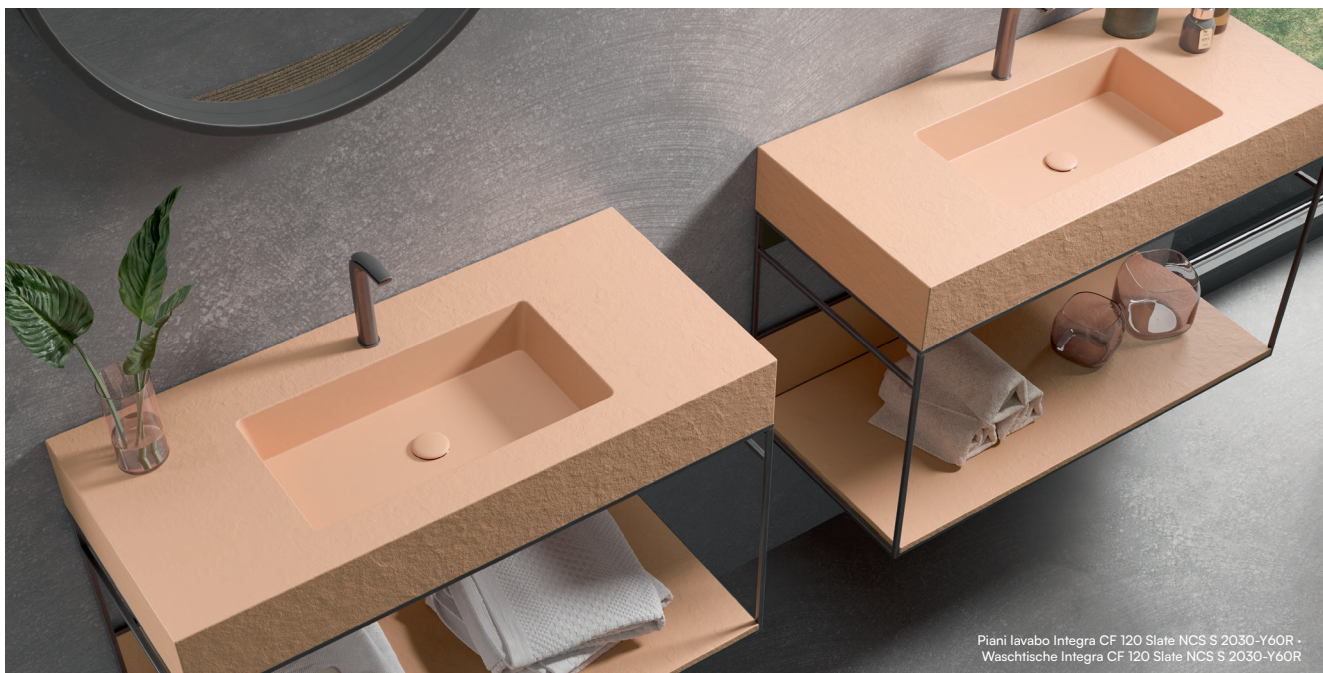

Piani lavabo Integra CF 120 Slate NCS S 2030-Y60R -
Waschfische Integra CF 120 Slate NCS S 2030-Y60R