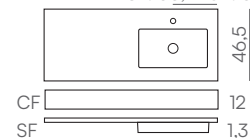

Season

Sizes (cm)

Integra 60

SF: 60,3 / CF: 60

Integra 80

SF: 80,3 / CF: 80

Integra 90

SF: 90,3 / CF: 90

Integra 100

SF: 100,3 / CF: 100

Integra 100 Sx

SF: 100,3 / CF: 100
SF: 30,1 / CF: 33

Integra 100 Dx

SF: 100,3 / CF: 100
SF: 30,1 / CF: 33

Integra 120 Sx

SF: 120,3 / CF: 120
SF: 30,1 / CF: 33

Integra 120 Dx

SF: 120,3 / CF: 120
SF: 30,1 / CF: 33

acquabella

Sizes (cm)

Basins (cm)

Texture

Drain

* Drain valve in stainless steel or black and Akron plug in any color.