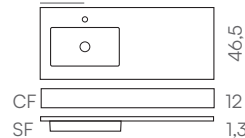

Season

Sizes (cm)

Integra 60

SF: 60,3 / CF: 60

Integra 80

SF: 80,3 / CF: 80

Integra 90

SF: 90,3 / CF: 90

Integra 100

SF: 100,3 / CF: 100

Integra 100 Sx

SF: 100,3 / CF: 100
SF: 30,1 / CF: 33

Integra 100 Dx

SF: 100,3 / CF: 100
SF: 30,1 / CF: 33

Integra 120 Sx

SF: 120,3 / CF: 120
SF: 30,1 / CF: 33

Integra 120 Dx

SF: 120,3 / CF: 120
SF: 30,1 / CF: 33

acquabella

Sizes (cm)

Basins (cm)

Texture

Drain

* Drain valve in stainless steel or black and Akron plug in any color.