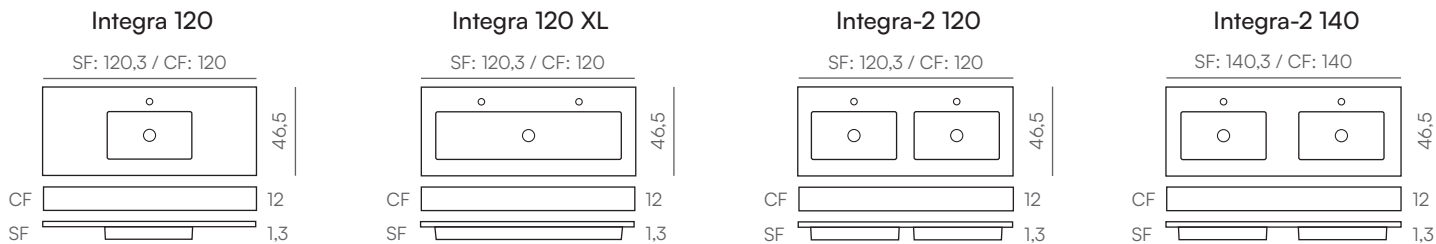

Season

Sizes (cm)

Integra 60

SF: 60,3 / CF: 60

Integra 80

SF: 80,3 / CF: 80

Integra 90

SF: 90,3 / CF: 90

Integra 100

SF: 100,3 / CF: 100

Integra 100 Sx

SF: 100,3 / CF: 100
SF: 30,1 / CF: 33

Integra 100 Dx

SF: 100,3 / CF: 100
SF: 30,1 / CF: 33

Integra 120 Sx

SF: 120,3 / CF: 120
SF: 30,1 / CF: 33

Integra 120 Dx

SF: 120,3 / CF: 120
SF: 30,1 / CF: 33

acquabella

Sizes (cm)

Basins (cm)

Texture

Drain

* Drain valve in stainless steel or black and Akron plug in any color.