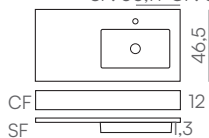

Season

Sizes (cm)

Integra 60

SF: 60,3 / CF: 60

Integra 80

SF: 80,3 / CF: 80

Integra 90

SF: 90,3 / CF: 90

Integra 100

SF: 100,3 / CF: 100

Integra 100 Sx

SF: 100,3 / CF: 100
SF: 30,1 / CF: 33

Integra 100 Dx

SF: 100,3 / CF: 100
SF: 30,1 / CF: 33

Integra 120 Sx

SF: 120,3 / CF: 120
SF: 30,1 / CF: 33

Integra 120 Dx

SF: 120,3 / CF: 120
SF: 30,1 / CF: 33

acquabella

Sizes (cm)

Basins (cm)

Texture

Drain

* Drain valve in stainless steel or black and Akron plug in any color.