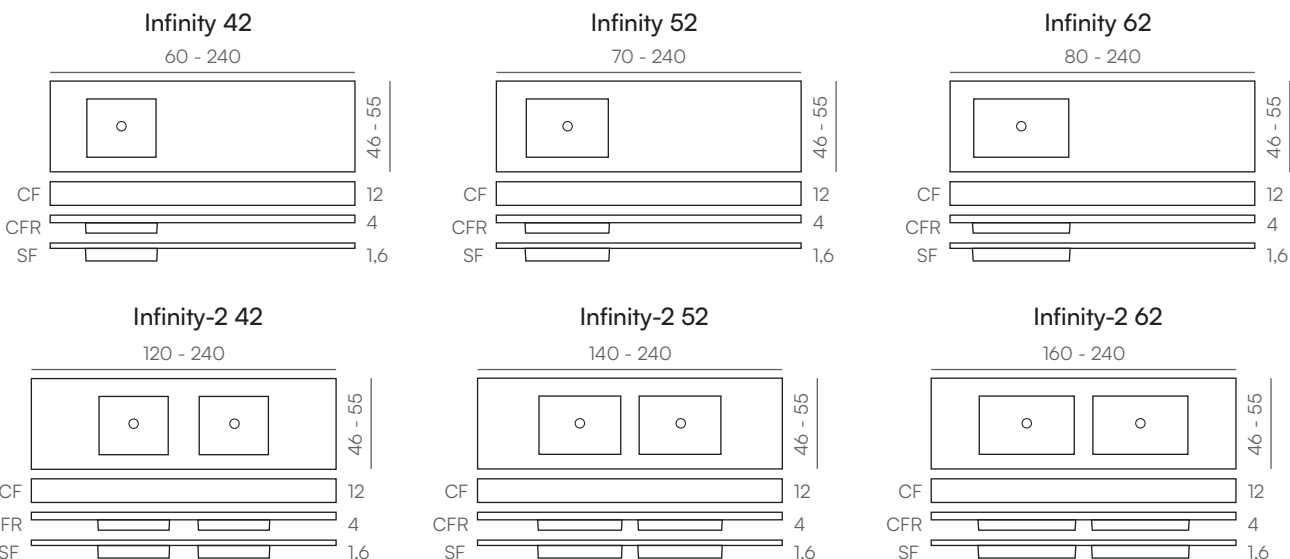

Fixing system

	Fixing system	Infinity CF	Infinity CFR	Infinity SF
				-

Towel rail (cm)

		Infinity CF
	Front towel rail Show	40 x 4
	Right towel rail Show	40 x 4
	Left towel rail Show	40 x 4

Technical information

Piani lavabo Infinity 52 CF Arabba capuccino 200x50 cm · Waschtische Infinity 52 CF Arabba capuccino 200x50 cm

Infinity

Standard

Ral / NCS

Naturally Made

Season

Misure · Abmessungen (cm)

NOTA: Le dimensioni massime possono variare di $\pm 0,5\%$ in lunghezza e larghezza.
HINWEIS: Die maximalen Abmessungen in Länge und Breite um $\pm 0,5\%$ variieren.