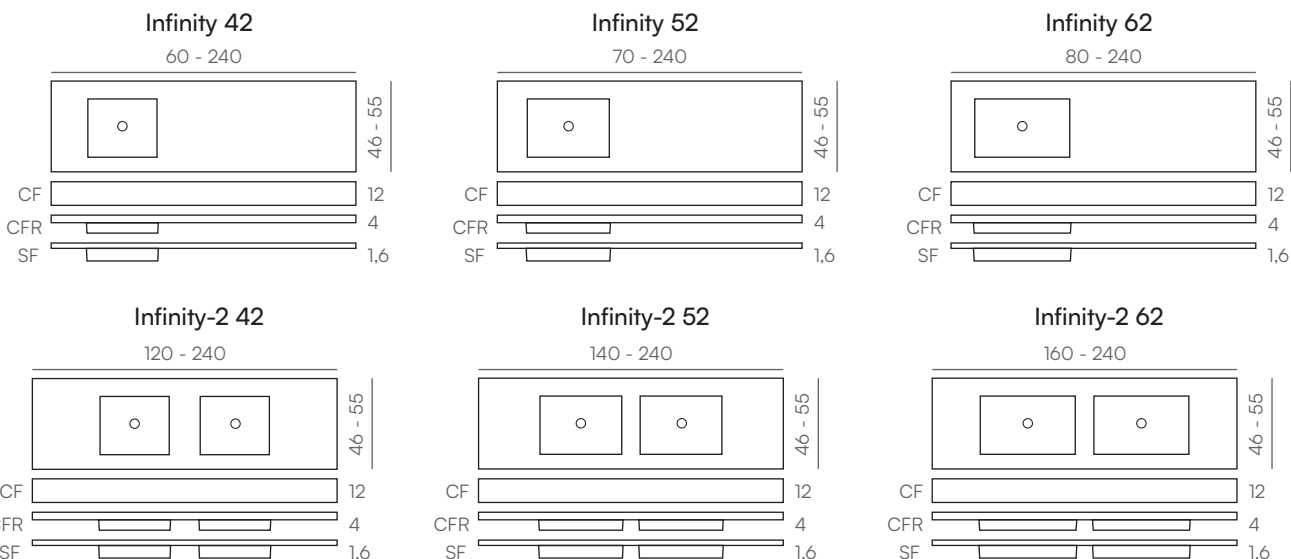

Incluido · Inclus

Opcional · Optionnel

TENCINFC-01

Infinity 52 CF Arabba worktop capuccino 200x50 cm

Infinity

Standard

Ral / NCS

Naturally Made

Season

Sizes (cm)

Sizes (cm)

Basins (cm)

Worktop			
	Basin 42	30 x 42 x 10	Infinity 60 - 240
	Basin 52	30 x 52 x 10	Infinity 70 - 240
	Basin 52 Round	30 x 52 x 10	Infinity 70 - 240
	Basin 62	30 x 62 x 10	Infinity 80 - 240