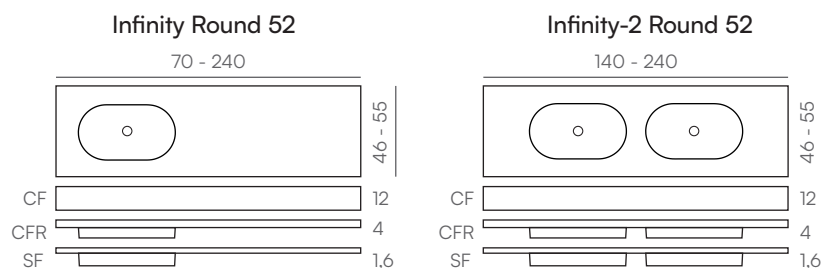

Naturally Made

Season

Sizes (cm)

NOTE: The maximum dimensions of Akron products can vary by ±0.5% in length and width.

NOTE: It is necessary to add the worktop design with all the measurements in each order.

Sizes (cm)

Basins (cm)

Worktop			
	Basin 42	30 x 42 x 10	Infinity 60 - 240
	Basin 52	30 x 52 x 10	Infinity 70 - 240
	Basin 52 Round	30 x 52 x 10	Infinity 70 - 240
	Basin 62	30 x 62 x 10	Infinity 80 - 240