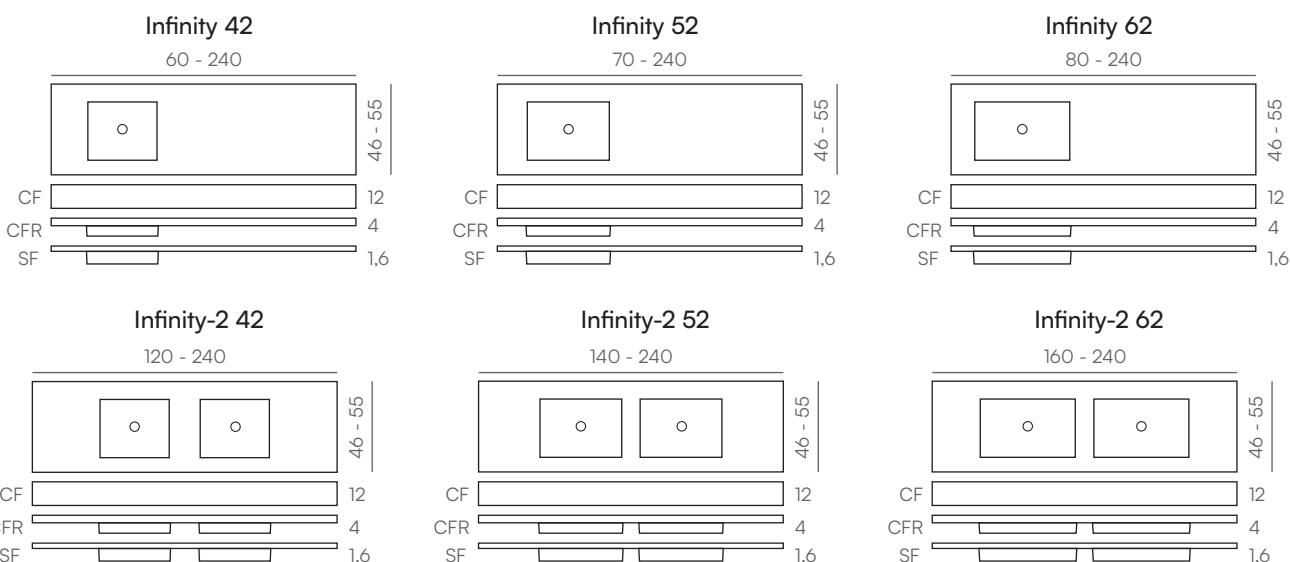

Incluido · Inclus

Opcional · Optionnel

TENCINFC-01

acquabella

Infinity 52 CF Arabba worktop capuccino 200x50 cm

Infinity

Standard

Ral / NCS

Naturally Made

Season

Sizes (cm)

NOTE: The maximum dimensions of Akron products can vary by ±0.5% in length and width.

NOTE: It is necessary to add the worktop design with all the measurements in each order.

Sizes (cm)

Basins (cm)

Worktop			
	Basin 42	30 x 42 x 10	Infinity 60 - 240
	Basin 52	30 x 52 x 10	Infinity 70 - 240
	Basin 52 Round	30 x 52 x 10	Infinity 70 - 240
	Basin 62	30 x 62 x 10	Infinity 80 - 240