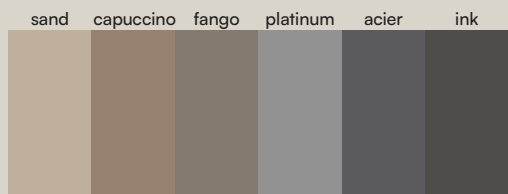

Optionnel

Incluido

1PLANAWA-01

Natur Wave burgundy 200x100 cm

Natur Wave

Standard

Ral / NCS

Naturally Made