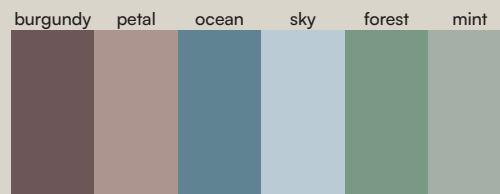

Natur Wave

Standard

Ral / NCS

Naturally Made

Season

Sizes (cm)

70 x

80 x

90 x

100 x