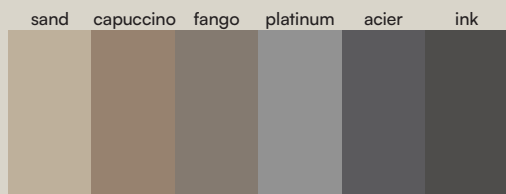

Natur Wave burgundy 200x100 cm

Natur Wave

Standard

Ral / NCS

Naturally Made

Season

Misure • Abmessungen (cm)

70 x