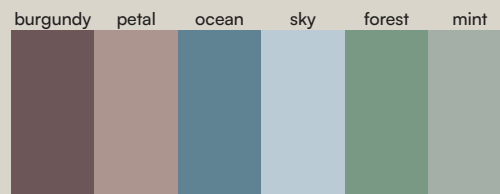

Natur Wave burgundy 200x100 cm

Natur Wave

Standard

Ral / NCS

Naturally Made

Season

Misure • Abmessungen (cm)

70 x