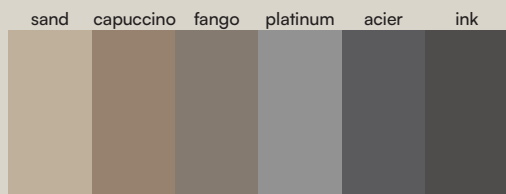

UNE-EN 14527:2016 + A1:2019
Clase 1

Natur Wave burgundy 200x100 cm

Natur Wave

Standard

Ral / NCS

Naturally Made

Season

Dimensions (cm)