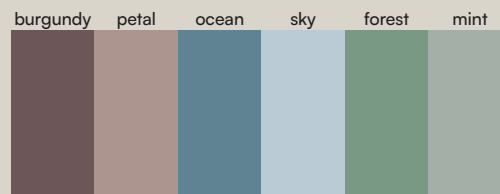

UNE-EN 14527:2016 + A1:2019
Clase 1

Natur Wave burgundy 200x100 cm

Natur Wave

Standard

Ral / NCS

Naturally Made

Season

Dimensions (cm)