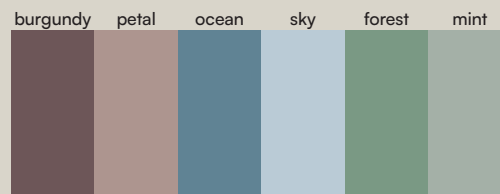

Natur Wave

Standard

Ral / NCS

Naturally Made

Season

Dimensiones (cm)

70 x

80 x

90 x

100 x