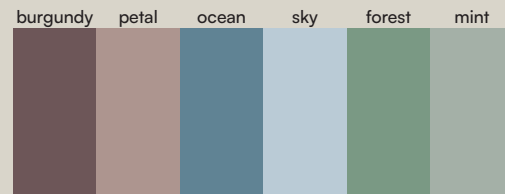

Arq Zero

Standard

Ral / NCS

Naturally Made

Season

Sizes (cm)

70 x

80 x

90 x

100 x