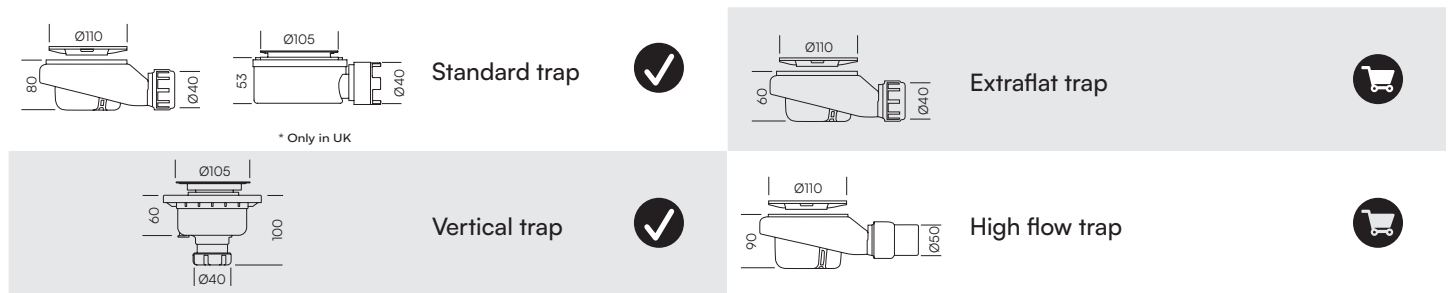

100 x

acquabella

Sizes (cm)

A	B	C
100	70/80/90	25
120	70/80/90/100	25
140	70/80/90/100	25
150	70/80	25
160	70/80/90/100	25
170	70/80	25
180	70/80/90/100	25
200	70/80/90/100	25

A	B	C
100	100	50

Texture

Skirt (cm)

Skirt

Zero 9 x 60 - 200

Grids

* Only one model of grid per shower tray is included, to choose between: Mia, Geo or Lux.

Traps (mm)

* Only one model of trap per shower tray is included.

Technical information