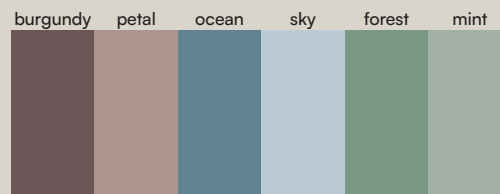

acquabella

Arq Zero blanco 200x100 cm

Arq Zero

Standard

Ral / NCS

Naturally Made

Season

Misure • Abmessungen (cm)