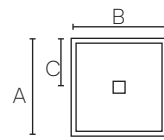

100 x

acquabella

Sizes (cm)

A	B	C
100	70/80/90	25
120	70/80/90/100	25
140	70/80/90/100	25
150	70/80	25
160	70/80/90/100	25
170	70/80	25
180	70/80/90/100	25
200	70/80/90/100	25

A	B	C
100	100	50

Texture

Skirt (cm)

Skirt

Zero 9 x 60 - 200

Grids

* Only one model of grid per shower tray is included, to choose between: Mia, Geo or Lux.

Traps (mm)

* Only one model of trap per shower tray is included.

Technical information