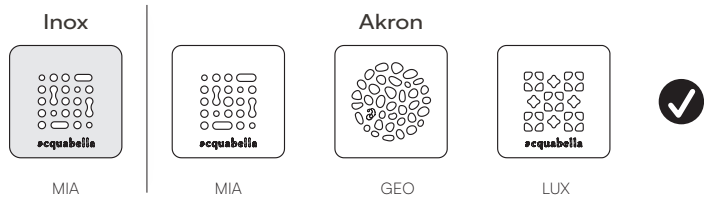

100 x

acquabella

Sizes (cm)

A	B	C
100	70/80/90	25
120	70/80/90/100	25
140	70/80/90/100	25
150	70/80	25
160	70/80/90/100	25
170	70/80	25
180	70/80/90/100	25
200	70/80/90/100	25

A	B	C
100	100	50

Texture

Skirt (cm)

Skirt

Zero 9 x 60 - 200

Grids

* Only one model of grid per shower tray is included, to choose between: Mia, Geo or Lux.

Traps (mm)

* Only one model of trap per shower tray is included.

Technical information