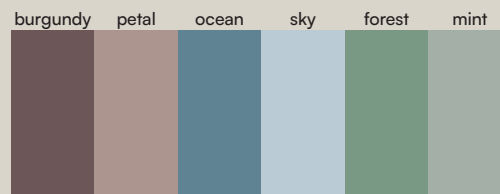

Arq Zero blanco 200x100 cm

Arq Zero

Standard

Ral / NCS

Naturally Made

Season

Dimensiones (cm)

70 x