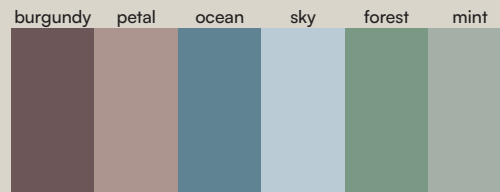

Arq Zero

Standard

Ral / NCS

Naturally Made

Season

Dimensions (cm)

70 x

80 x

90 x

100 x