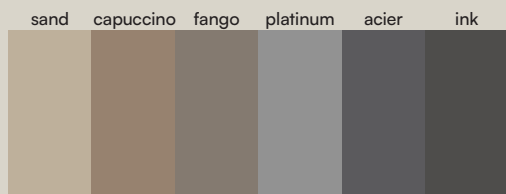

acquabella

Arq Zero blanco 200x100 cm

Arq Zero

Standard

Ral / NCS

Naturally Made

Season

Misure • Abmessungen (cm)