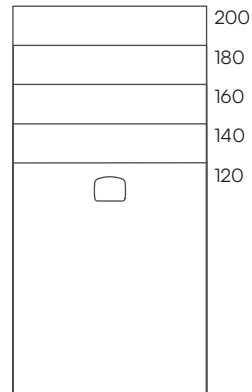

Naturally Made

Season

Sizes (cm)

70 x

80 x

90 x

100 x

Sizes (cm)