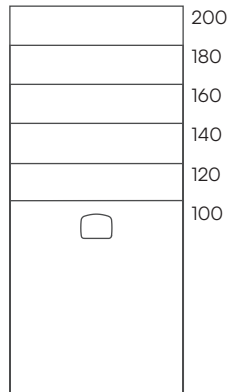

Naturally Made

Season

Sizes (cm)

70 x

80 x

90 x

100 x

Sizes (cm)