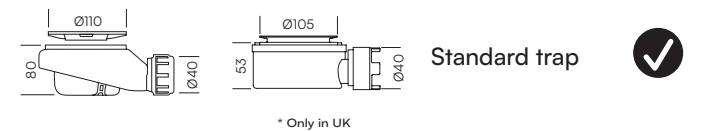

Cover

Drying area (cm)

Drying area

Slate 100 x 100

Skirt (cm)

Skirt

Slate 9 x 60 - 9 x 200

Traps (mm)

Standard trap

* Only in UK

Vertical trap

Extraflat trap

High flow trap

* Only one model of trap per shower tray is included.

Technical information

Areia Slate Evo NCS S 3030-Y80R 200x100 cm