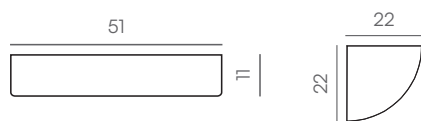

Shelf Show

Standard

Ral / NCS

Naturally Made

Season

Sizes (cm)

Texture

* Available frame in shiny stainless steel, white and black.

Technical information

ISO 22196:2011
Antibacterial certificate

Hydrolysis resistant.
0% ortoftal-polyester

Impact resistant

Material without silica