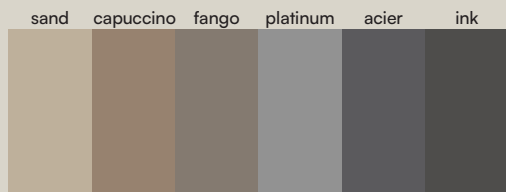

Estante Show blanco Beton blanco · Étagère Show blanco Beton blanco

Estante Corner Show negro Slate lava · Étagère Corner Show negro Slate lava

Estantes · Étagères

Show

Standard

Ral / NCS

Naturally Made

Season

0% Si
Material sin sílice
Matériel sans silice

Show blanco Beton shelf blanco

Corner Show negro Slate shelf lava

Shelf Show

Standard

Ral / NCS

Naturally Made

Season

Sizes (cm)

Texture

* Available frame in shiny stainless steel, white and black.

Technical information

ISO 22196:2011
Antibacterial certificate

Hydrolysis resistant.
0% ortoftal-polyester

Impact resistant

Material without silica

Ripiano Show blanco Beton blanco - Ablage Show blanco Beton blanco

Ripiano Corner Show negro Slate lava - Ablage Corner Show negro Slate lava

Ripiano • Ablage

Show

Standard

Ral / NCS

Naturally Made

Season