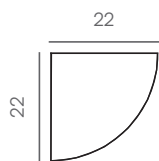

Ripiano · Ablage

Corner Show

Standard

Ral / NCS

Naturally Made

Season

Misure · Abmessungen (cm)

Finiture · Oberfläche