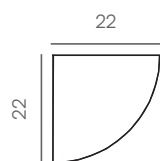

Shelf

Corner Show

Standard

Ral / NCS

Naturally Made

Season

Sizes (cm)

* Available frame in shiny stainless steel, white and black.