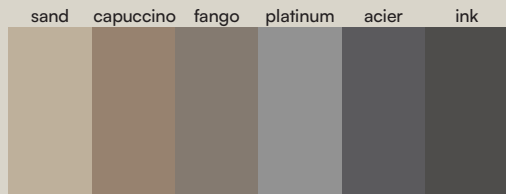

Resistente a impactos
Résistant aux impacts

Material sin sílice
Matériel sans silice

Box Slate shelf ink

Shelf Box

Standard

Ral / NCS

Naturally Made

Season