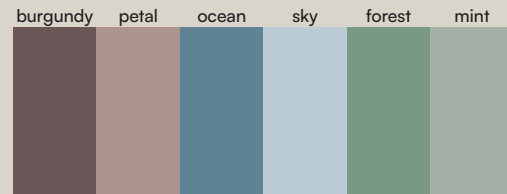

Resistente a impactos
Résistant aux impacts

Material sin sílice
Matériel sans silice

Box Slate shelf ink

Shelf Box

Standard

Ral / NCS

Naturally Made

Season