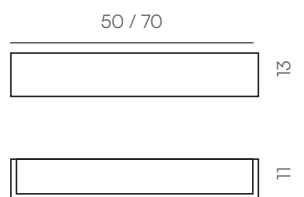

Ripiano · Ablage

Box

Standard

Ral / NCS

Naturally Made

Season

Misure · Abmessungen (cm)

Finiture · Oberfläche