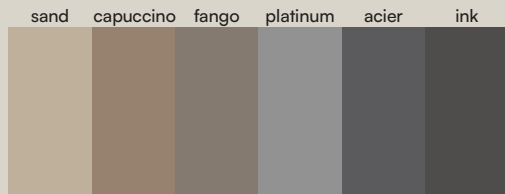

Ripiano · Ablage

Box

Standard

Ral / NCS

Naturally Made

Season

Misure · Abmessungen (cm)

Finiture · Oberfläche