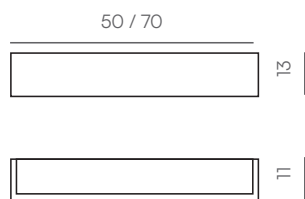

Shelf Box

Standard

Ral / NCS

Naturally Made

Season

Sizes (cm)

Texture

Technical information

ISO 22196:2011
Antibacterial certificate

Hydrolysis resistant.
0% ortoftal-polyester

Impact resistant

Material without silica