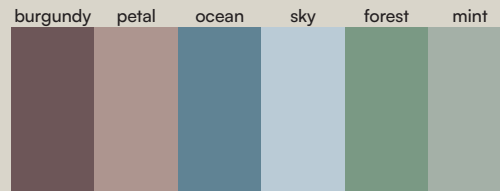

Specchio · Spiegel

Moon

Standard

Ral / NCS

Naturally Made

Season

Misure · Abmessungen (cm)

Finiture · Oberfläche