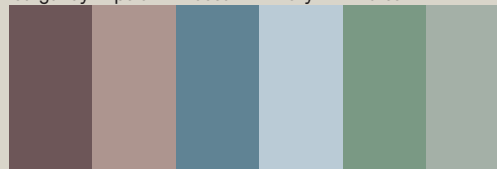

Season

burgundy petal ocean sky forest mint