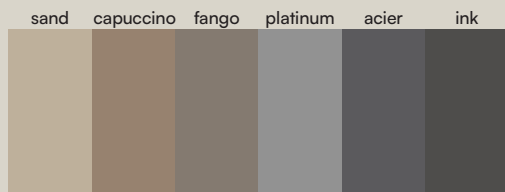

Espejo Moon Beton NCS S 3050-Y80R · Miroir Moon Beton NCS S 3050-Y80R

Espejo · Miroir

Moon

Standard

blanco nacar beige marfil crema grey cemento moka lava negro

Ral / NCS

Naturally Made

sand capuccino fango platinum acier ink

Mirror

Moon

Standard

Ral / NCS

Naturally Made

Season

Sizes (cm)

Texture