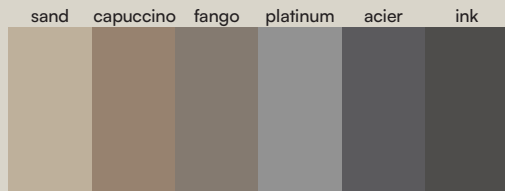

Specchio · Spiegel

Moon

Standard

Ral / NCS

Naturally Made

Season

Misure · Abmessungen (cm)

Finiture · Oberfläche