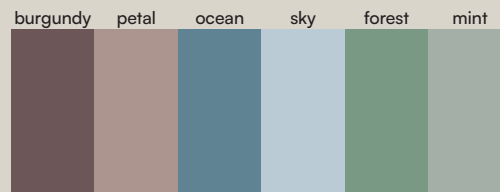

Espejo Moon Beton NCS S 3050-Y80R · Miroir Moon Beton NCS S 3050-Y80R

Espejo · Miroir

Moon

Standard

blanco nacar beige marfil crema grey cemento moka lava negro

Ral / NCS

Naturally Made

sand capuccino fango platinum acier ink

Mirror

Moon

Standard

Ral / NCS

Naturally Made

Season

Sizes (cm)

Texture