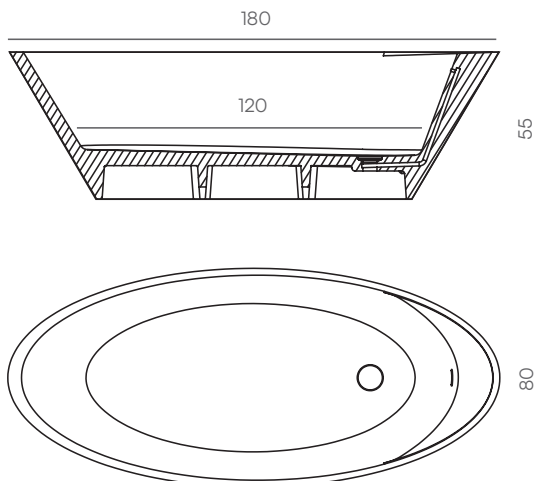

Opal Quiz

Standard

Ral / NCS

Naturally Made

Season

Sizes (cm)